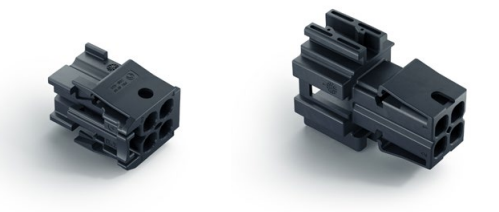

4WAY

	FEMALE	MALE
CAVITIES	4	4
ROWS	2	2
CPA	no	no
STANDARD PRODUCT	yes	yes
CODING	A	A
OTHER KEY CODINGS AVAILABLE	B, C, D, E	B, C, D, E
ORDER/PRODUCT NO.	706-451-511	706-651-511