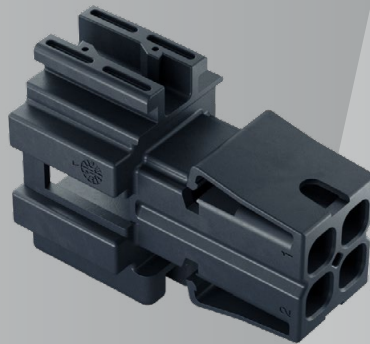

## 2.8 EasyConn

Especially Compact Design with  
Individually Adjustable Contact  
System for the AK Chamber

HIRSCHMANN  
AUTOMOTIVE

# DRIVEN BY QUALITY AND INNOVATION

The EasyConn housing family is available with different numbers of poles (male and female).

It is characterized in particular by its compact design, different color and mechanical codings, and a convenient and secure detent function. The design is in accordance with VDA AK guidelines. High thermal loads pose no problem for the EasyConn family.

## Characteristics:

- design according to VDA guidelines
- different color and mechanical codings
- convenient and secure connection with audible detent function
- compact design
- freely selectable contact system

## TECHNICAL PRODUCT INFORMATION

CAVITIES	2 to 12way
CABLE OUTLET	180°
TERMINALS/CONTACTS	MCP 2.8 mm (TE Connectivity) CTS 2.8 mm (Aptiv) MAK 2.8 mm (Lear)
PITCH	6.0 mm
TEMPERATURE RANGE	-40° C to +130° C
WIRE SIZE RANGE	0.2 to 4.0 mm <sup>2</sup>