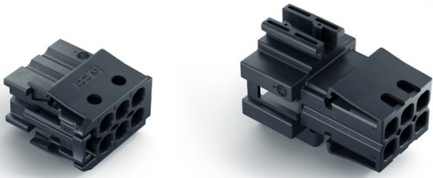

6WAY

	FEMALE	MALE
CAVITIES	6	6
ROWS	2	2
CPA	no	no
STANDARD PRODUCT	yes	yes
CODING	A	A
OTHER KEY CODINGS AVAILABLE	B, C, D	B, C
ORDER/PRODUCT NO.	706-452-511	706-652-511